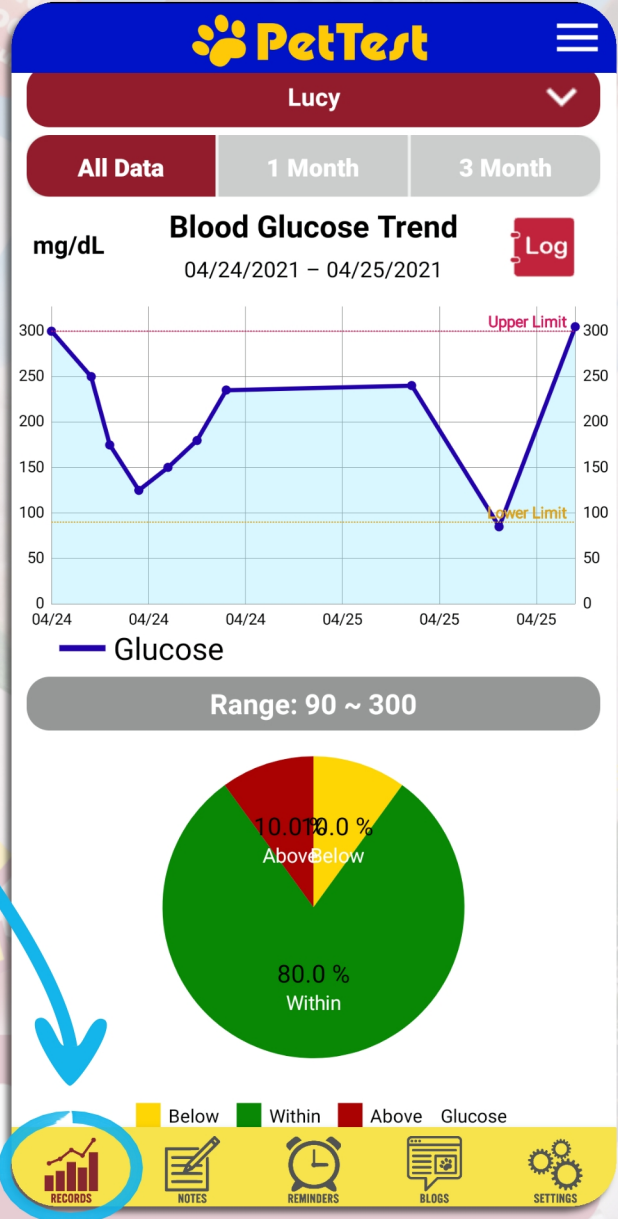

Swipe left to edit or delete

DIGITAL CO

USING YOUR APP

Add your data to your log

DIGITAL CO

Back 

From 04/24/2021 To 04/25/2021

Date	Time	Value
04/24/2021	07:00	300
04/24/2021	09:43	250
04/24/2021	11:00	175
04/24/2021	13:00	125
04/24/2021	15:00	150
04/24/2021	17:00	180
04/24/2021	19:00	235
04/25/2021	13:46	85
04/25/2021	19:00	305

[Click here to add data](#)

USING YOUR APP

Data collected in RECORDS!

USING YOUR APP

**Add NOTES
in this
section**

The screenshot displays the PetTest app interface. At the top, the PetTest logo is visible. Below it is a search bar with the text "What are you looking for" and a search icon. A "TODAY" button is on the left, and a "+" button is on the right. The main content is a calendar for April 2021. The calendar shows days of the week (Sum, Mon, Tue, Wed, Thu, Fri, Sat) and dates. The date 24 is highlighted with a red box. At the bottom, there is a navigation bar with five icons: RECORDS (bar chart), NOTES (notepad with pencil, circled in blue), REMINDERS (alarm clock), BLOGS (speech bubble with paw print), and SETTINGS (gears).