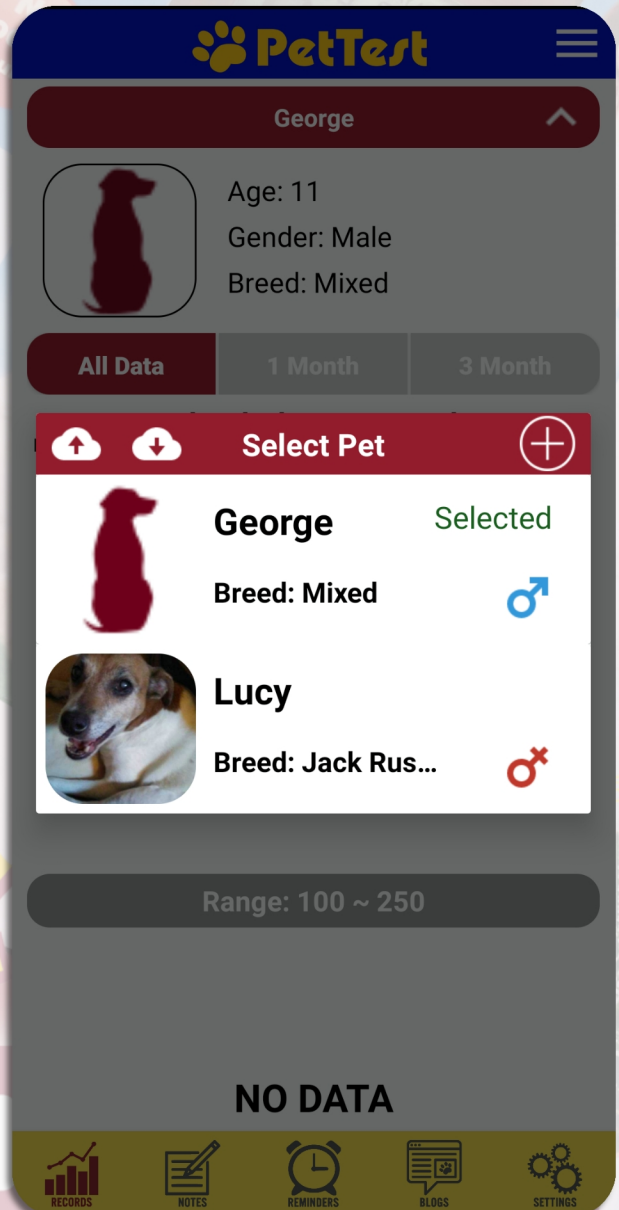

**Click on MENU
then click on
PROFILE to enter
your information**

DIGITAL CO

SET UP

**Click on
SELECT PET
to enter pet's
information**

DIGITAL CO

SET UP

Add your
favorite pic
to your
pet's profile

*Name

mg/dL (mmol/L)

Create

Cancel

DIGITAL CO

USING YOUR APP

Select your pet for data & information

DIGITAL CO

USING YOUR APP

Swipe left to edit or delete

DIGITAL CO

USING YOUR APP

Add your data to your log

DIGITAL CO

Back 

From 04/24/2021 To 04/25/2021

Date	Time	Value
04/24/2021	07:00	300
04/24/2021	09:43	250
04/24/2021	11:00	175
04/24/2021	13:00	125
04/24/2021	15:00	150
04/24/2021	17:00	180
04/24/2021	19:00	235
04/25/2021	13:46	85
04/25/2021	19:00	305

[Click here to add data](#)

USING YOUR APP

Data collected in RECORDS!

USING YOUR APP

**Add NOTES
in this
section**

The screenshot displays the PetTest app interface. At the top, the PetTest logo is visible. Below it is a search bar with the text "What are you looking for" and a search icon. A "TODAY" button is on the left, and a "+" button is on the right. The main content is a calendar for April 2021. The calendar shows days of the week (Sum, Mon, Tue, Wed, Thu, Fri, Sat) and dates. The date 24 is highlighted with a red box. At the bottom, there is a navigation bar with five icons: RECORDS (bar chart), NOTES (notepad with pencil, circled in blue), REMINDERS (alarm clock), BLOGS (speech bubble with paw print), and SETTINGS (gears).