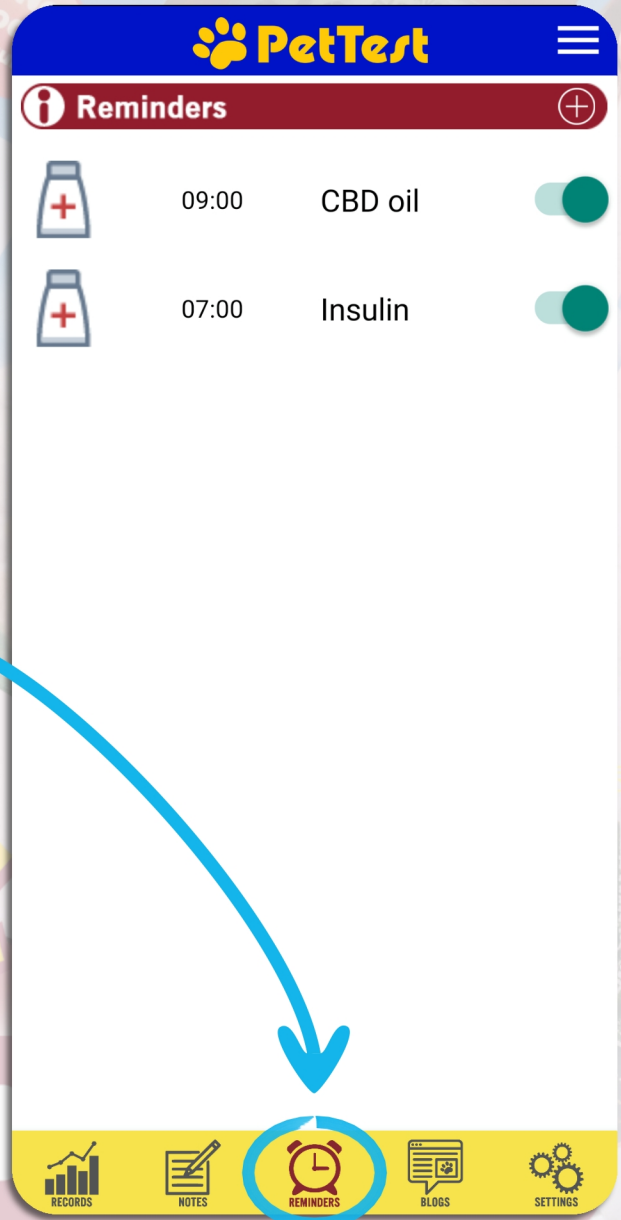

USING YOUR APP

**Add REMINDERS
with alarms
here!**

DIGITAL CO