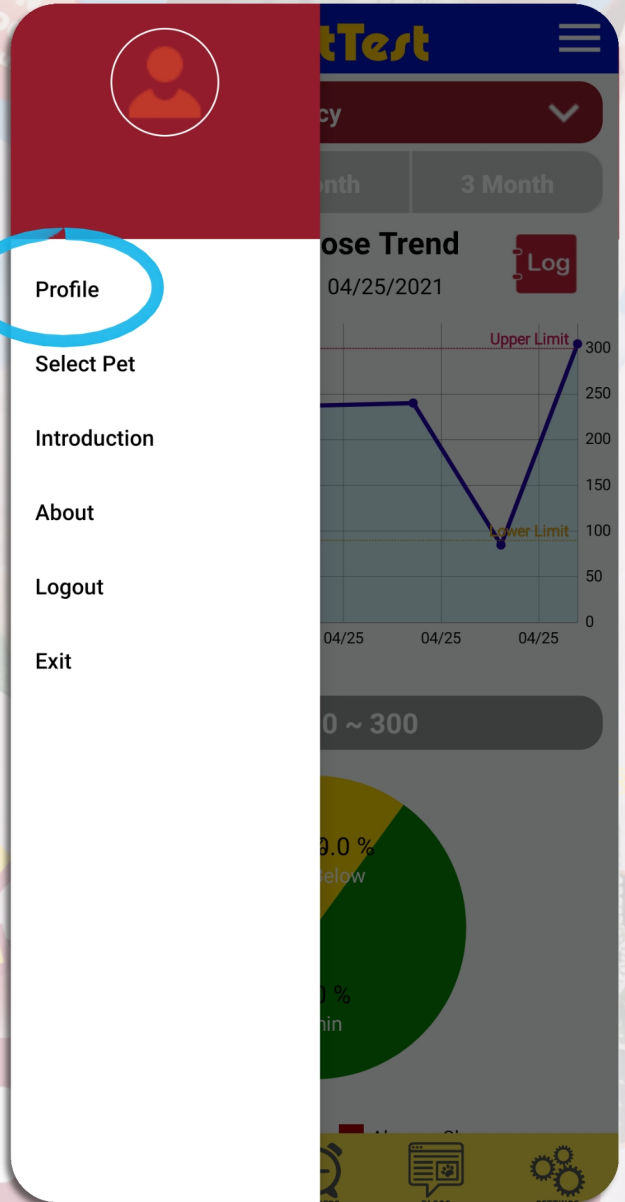

**Enter email
& password
then click
create a
new account**

The image shows a mobile application interface for PetTest. At the top is a blue header with the PetTest logo. Below it is a dark red banner with the text "Welcome to ADVOCATE PetTest". The main content area is white and contains the following elements:

- A heading "Log in with your account info" in dark red.
- An email input field with an @ icon on the left.
- A password input field with a lock icon on the left.
- Text below the password field: "Use 6 to 12 characters, including english letters and numbers".
- A "Log in" button with a right-pointing arrow icon.
- A "Create a new account" button with a person icon and a right-pointing arrow icon. This button is circled in blue.
- A "Sign in" button at the bottom right, featuring the Google logo.

DIGITAL CO

Welcome to ADVOCATE PetTest

Log in with your account info

Use 6 to 12 characters, including english letters and numbers

Log in

Create a new account

Sign in

SET UP

**Click on MENU
then click on
PROFILE to enter
your information**

DIGITAL CO

SET UP

**Click on
SELECT PET
to enter pet's
information**

DIGITAL CO

SET UP

Add your
favorite pic
to your
pet's profile

*Name