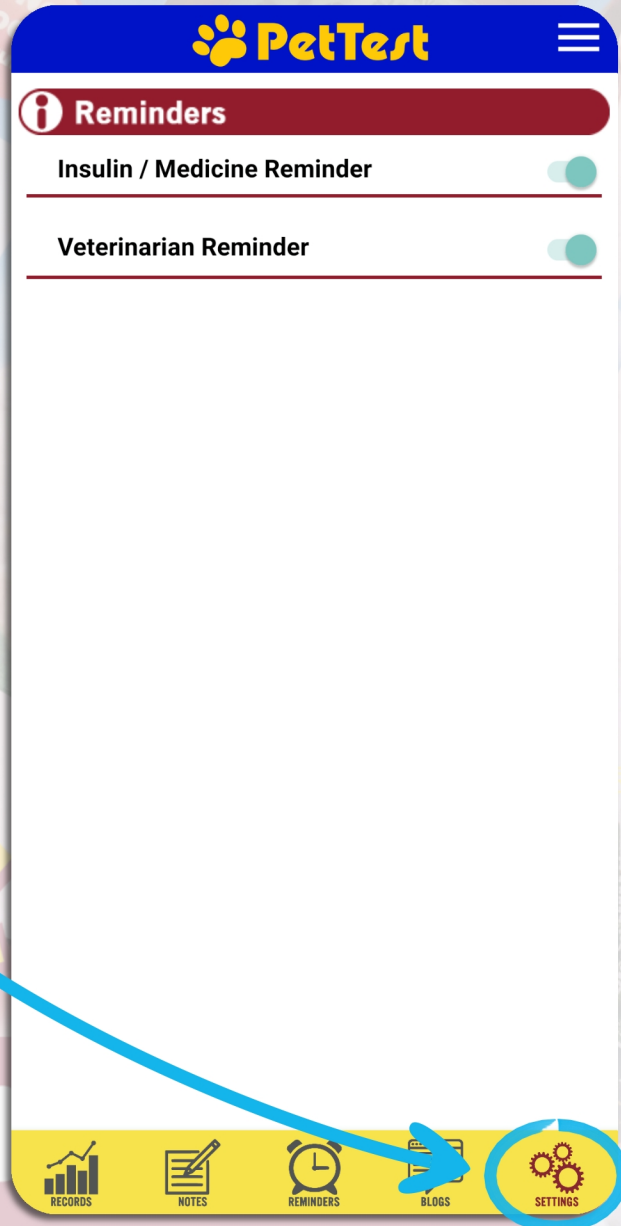

USING YOUR APP

Change your
SETTINGS here

DIGITAL CO