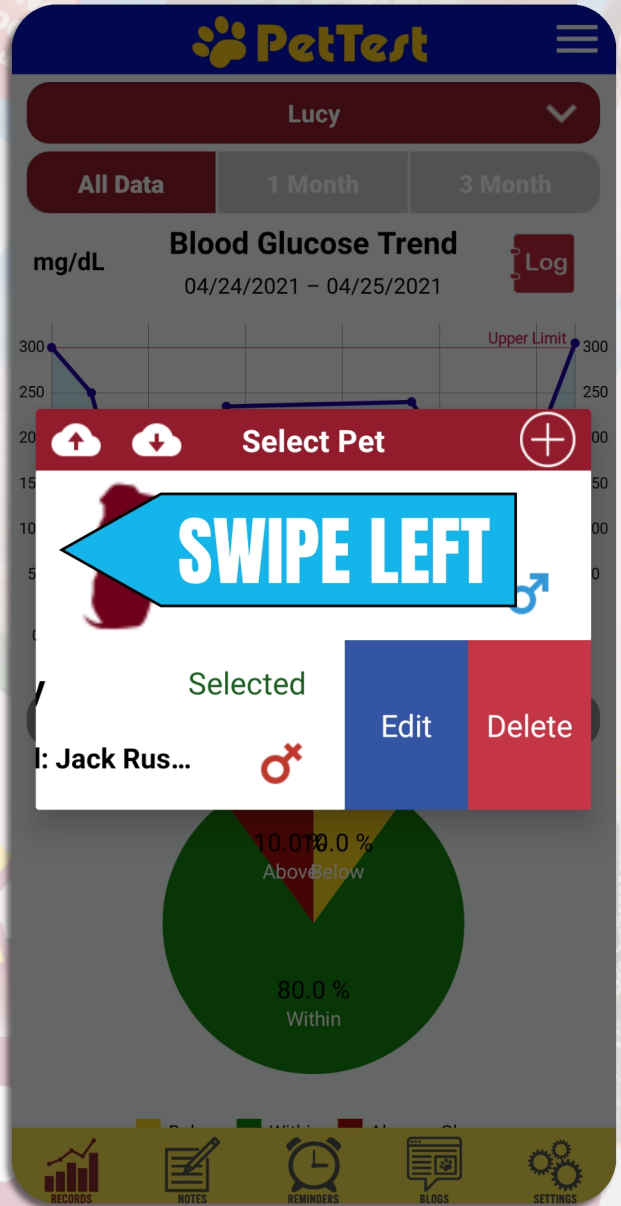

mg/dL (mmol/L)

Create

Cancel

DIGITAL CO

USING YOUR APP

Select your pet for data & information

DIGITAL CO

USING YOUR APP

Swipe left to edit or delete

DIGITAL CO

USING YOUR APP

Add your data to your log

DIGITAL CO

Back 

From 04/24/2021 To 04/25/2021

Date	Time	Value
04/24/2021	07:00	300
04/24/2021	09:43	250
04/24/2021	11:00	175
04/24/2021	13:00	125
04/24/2021	15:00	150
04/24/2021	17:00	180
04/24/2021	19:00	235
04/25/2021	13:46	85
04/25/2021	19:00	305

[Click here to add data](#)

USING YOUR APP

Data collected in RECORDS!

USING YOUR APP

**Add NOTES
in this
section**

The screenshot displays the PetTest app interface. At the top, the PetTest logo is visible. Below it is a search bar with the text "What are you looking for" and a search icon. A "TODAY" button is on the left, and a "+" button is on the right. The main content is a calendar for April 2021. The calendar shows days of the week (Sum, Mon, Tue, Wed, Thu, Fri, Sat) and dates. The date 24 is highlighted with a red box. At the bottom, there is a navigation bar with five icons: RECORDS (bar chart), NOTES (notepad with pencil, circled in blue), REMINDERS (alarm clock), BLOGS (speech bubble with paw print), and SETTINGS (gears).