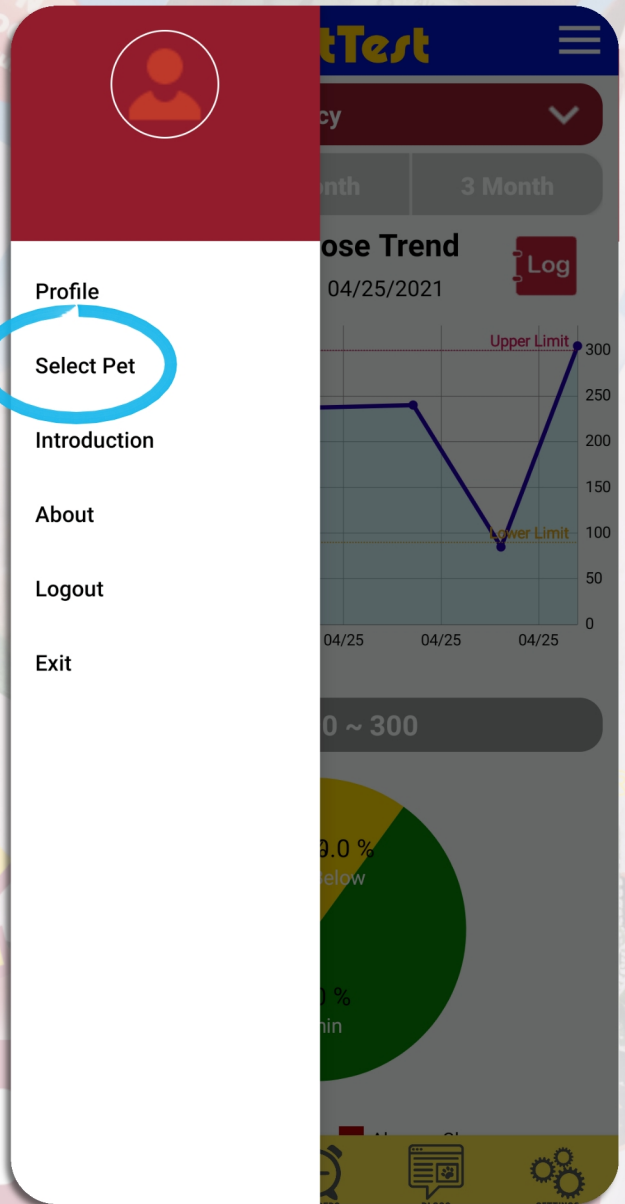

**Enter email
& password
then click
create a
new account**

The image shows a mobile application interface for PetTest. At the top is a blue header with the PetTest logo. Below it is a dark red banner with the text "Welcome to ADVOCATE PetTest". The main content area is white and contains the following elements:

- A heading "Log in with your account info" in dark red.
- An email input field with an @ icon on the left.
- A password input field with a lock icon on the left.
- Text below the password field: "Use 6 to 12 characters, including english letters and numbers".
- A "Log in" button with a right-pointing arrow icon.
- A "Create a new account" button with a person icon and a right-pointing arrow icon. This button is circled in blue.
- A "Sign in" button at the bottom right, featuring the Google logo.

DIGITAL CO

Welcome to ADVOCATE PetTest

Log in with your account info

Use 6 to 12 characters, including english letters and numbers

Log in

Create a new account

Sign in

SET UP

**Click on MENU
then click on
PROFILE to enter
your information**

DIGITAL CO

SET UP

**Click on
SELECT PET
to enter pet's
information**

DIGITAL CO

SET UP

Add your
favorite pic
to your
pet's profile

*Name