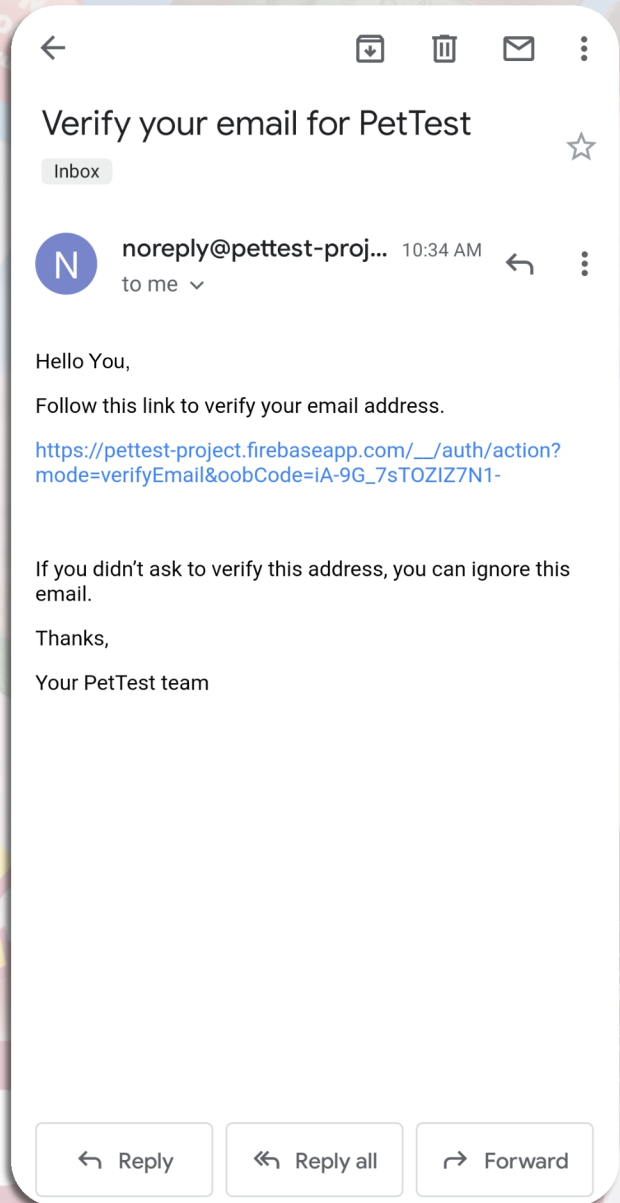

SET UP

**Verification
email will be
sent, click on
link to verify**

DIGITAL CO